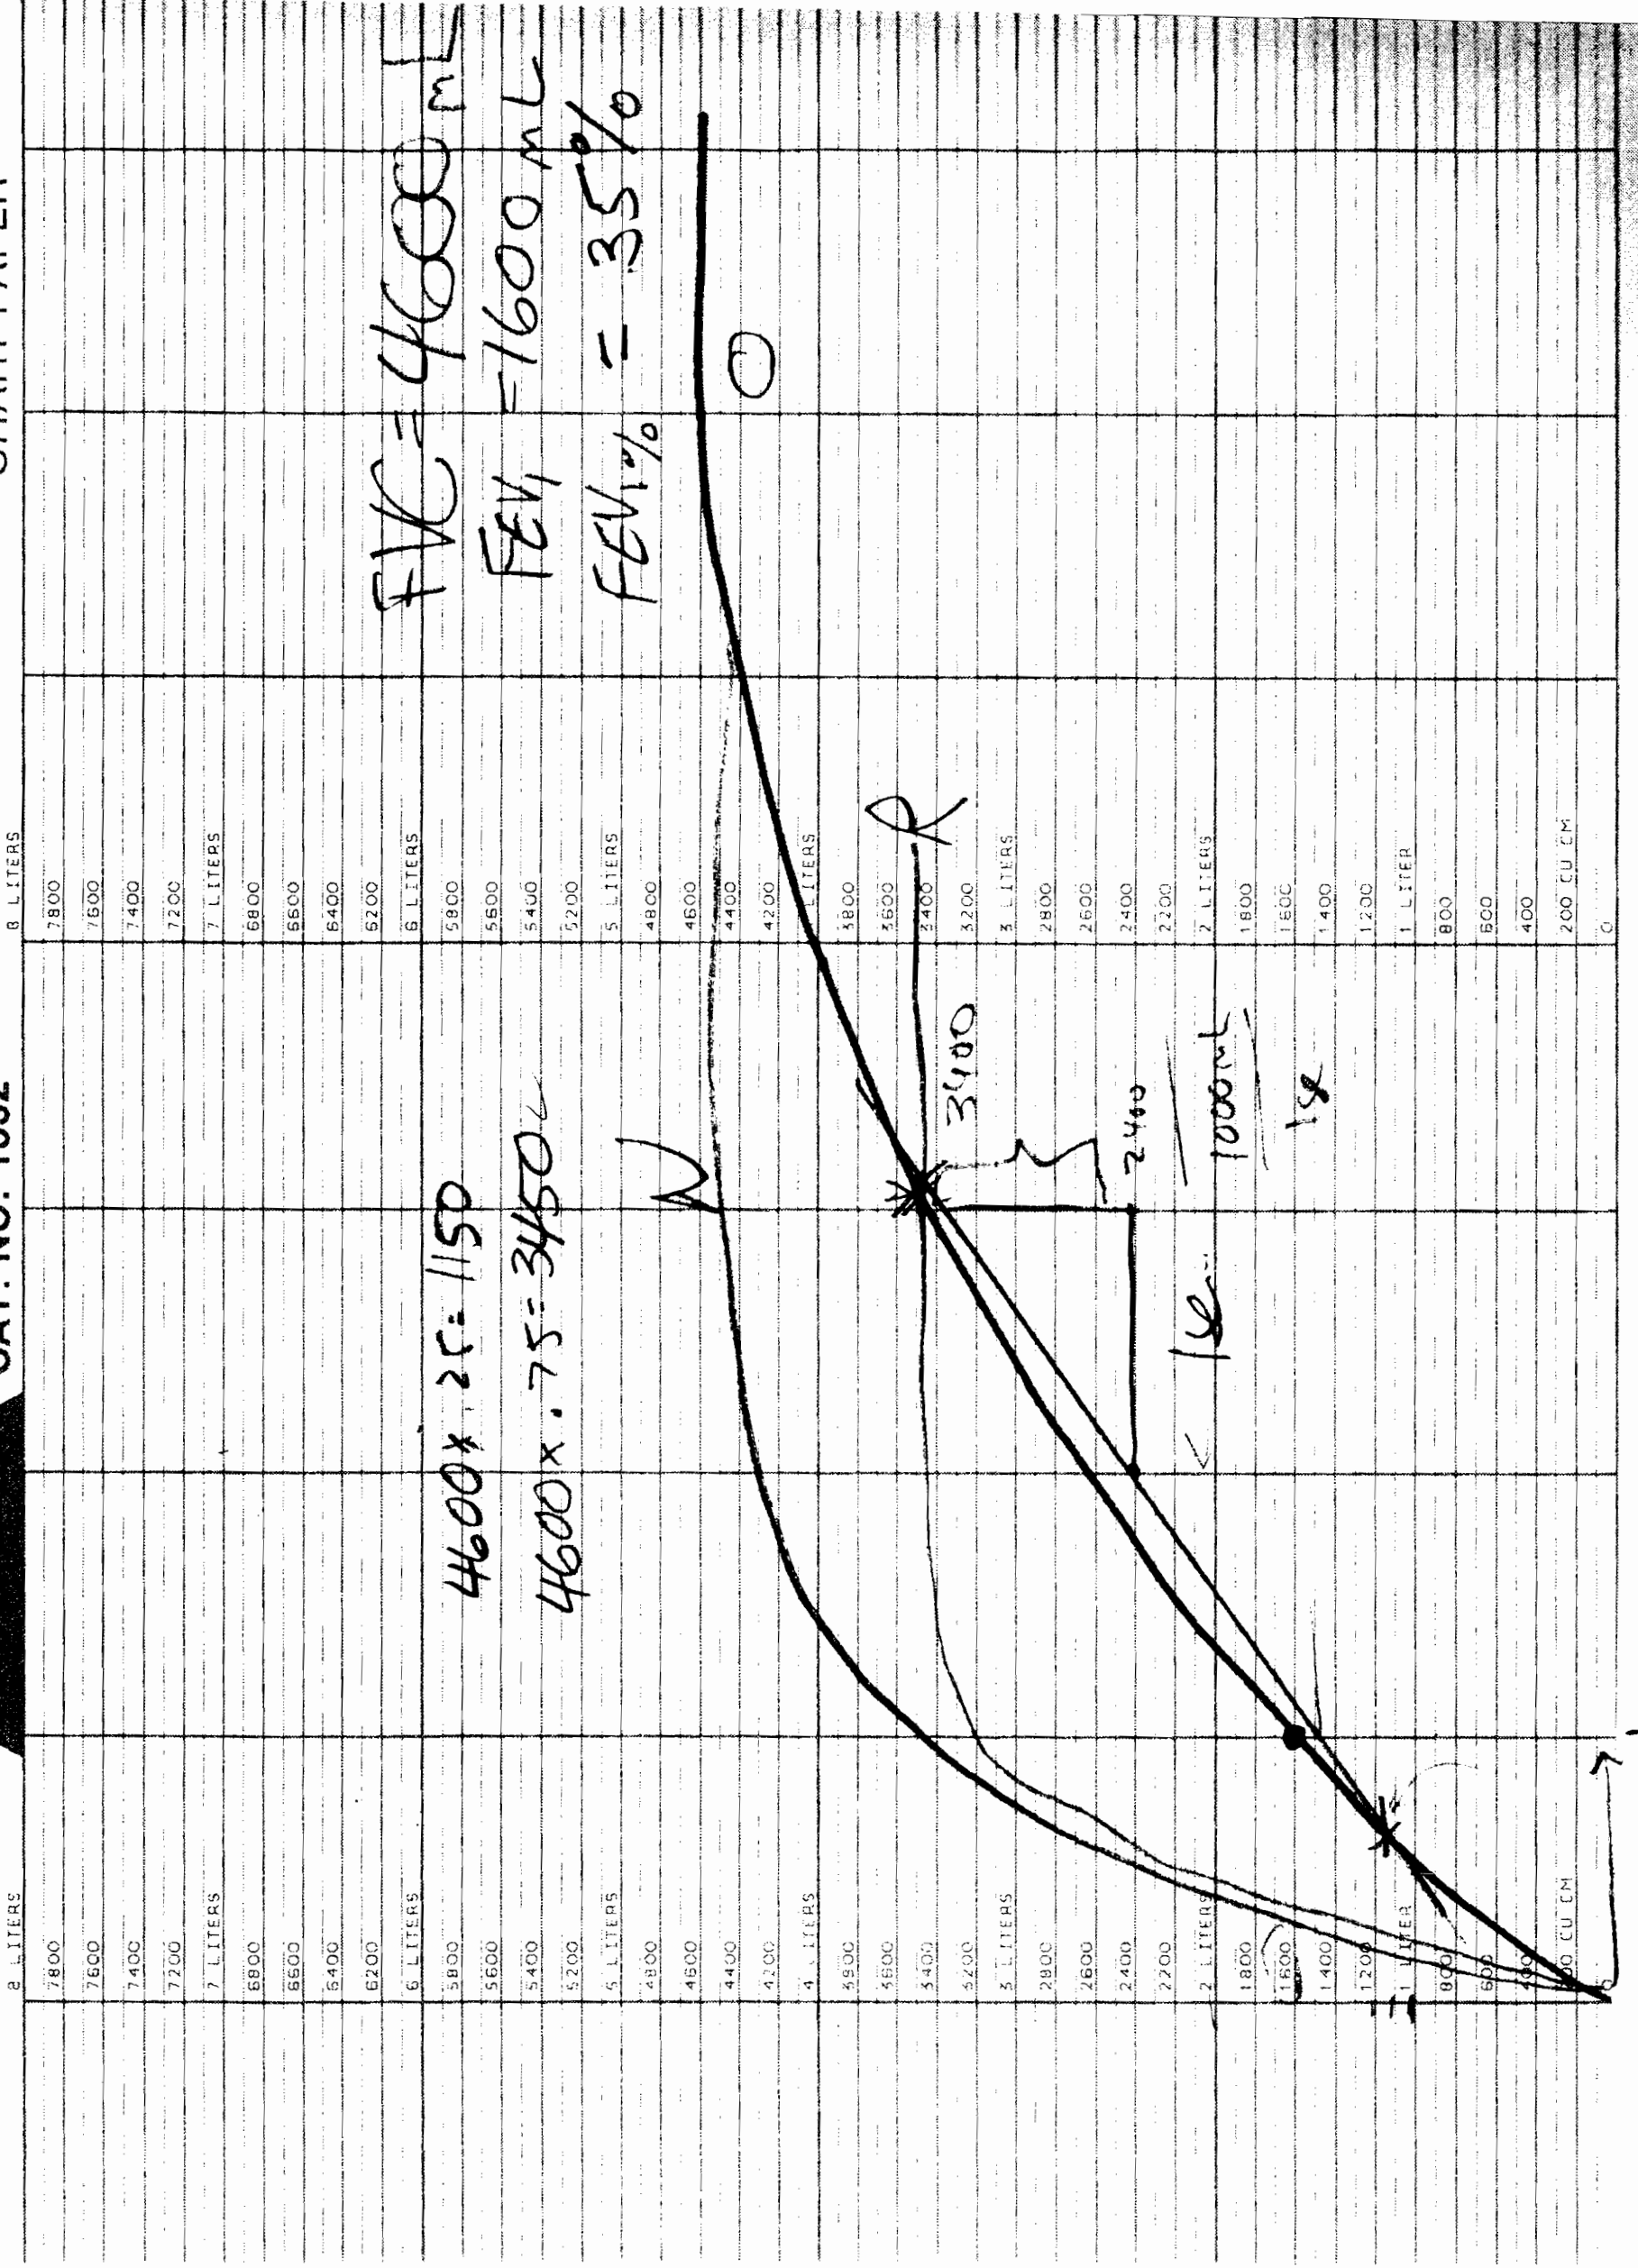

CAT. NO. 1332

A-M SYSTEMS
SURVEY SPIROMETER
CHART PAPER

L

SEE